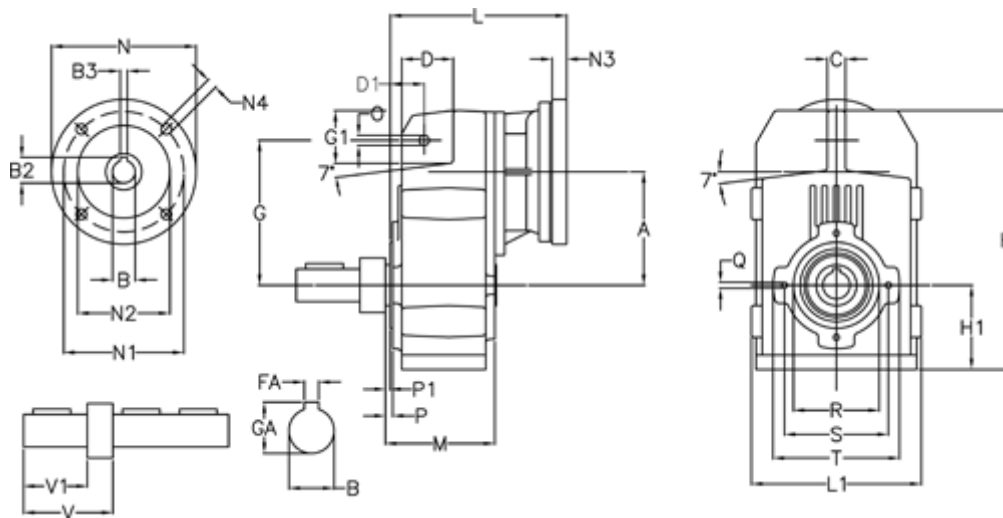

Article number: 29560202311225  
 Description: Shaft mounted gear  
 A202R-23,1-P71B5

## Measures

A = 125.00	FA = 8	M = 120.0	Q = M8x15
B = 30	G = 160	N = 160	R = 95
B1 = 14	G1 = 58.0	N1 = 130	S = 115
B2 = 16.3	GA = 33.0	N2 = 110	T = 140
B3 = 5	H = 286.0	N4 = M8x16	V = 96.0
C = 20	H1 = 92.5	O = 11	V1 = 60
D = 57.0	L = 197.5	P = 5.0	
D1 = 40.0	L1 = 188	P1 = 3.0	